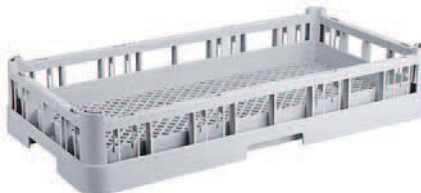

### Dishwasher Rack

fine mesh, light grey polypropylene, stackable, heat resistant up to +120°C, suitable for kitchen utensils, darioles and flatware/cutlery

Art-Nr. Part No.	Länge außen Outer Length cm	Breite außen Outer Width cm	Höhe außen Outer Height cm
2521/050	50	50	10
Erweiterungselement: / Extender:			
2520/750	50	50	4,5

### Dishwasher Rack

fine mesh, yellow polypropylene, stackable, heat resistant up to +120°C, suitable for kitchen utensils, darioles and flatware/cutlery

Art-Nr. Part No.	Länge außen Outer Length cm	Breite außen Outer Width cm	Höhe außen Outer Height cm
2522/050	50	50	10

## Geschirrspülkorb KLEINTEILE

engmaschig, aus grauem Polypropylen, DIN 66075-F, halbe Größe für geringe Hebelast, stapelbar, hitzeresistent bis +120°C

### Dishwasher Rack

fine mesh, grey polypropylene, 1/2 size for easier lifting, stackable, heat resistant up to +120°C, suitable for kitchen utensils, darioles etc.

Art-Nr. Part No.	Länge Length cm	Breite Width cm	Höhe Height cm
2522/025	50	25	10